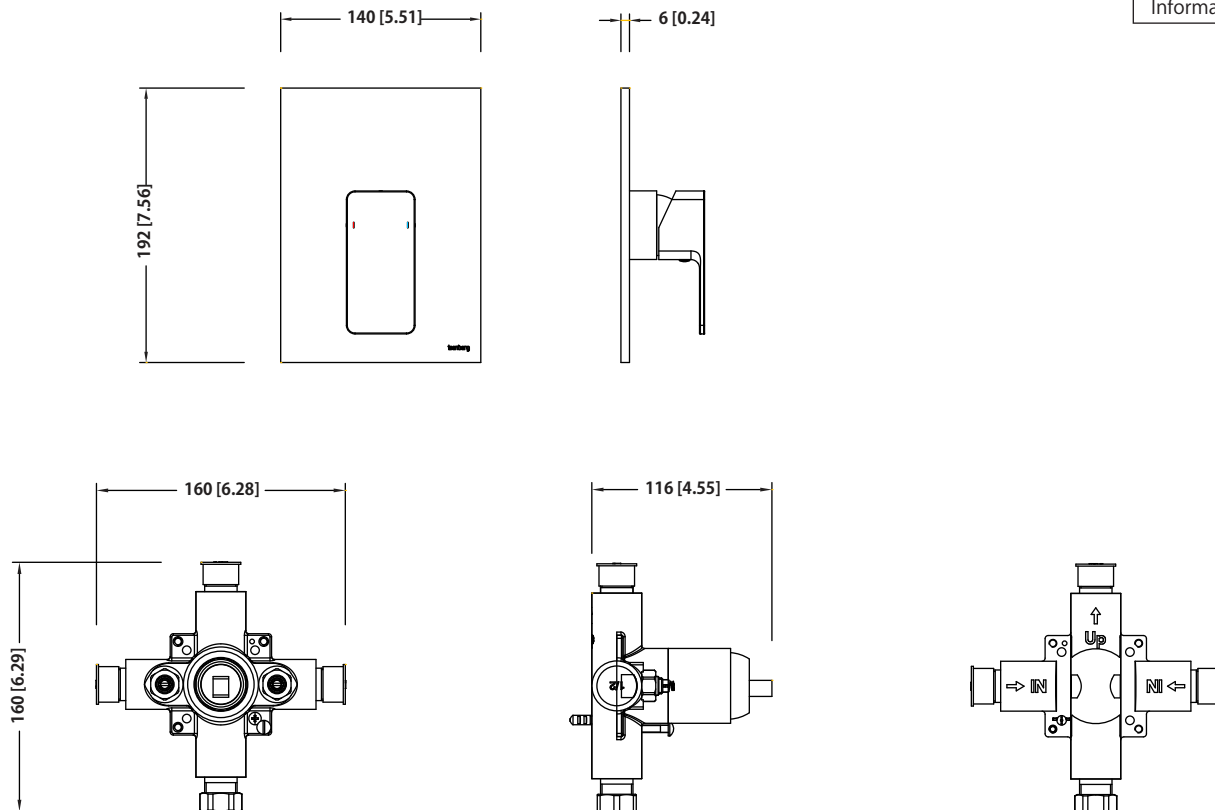

196.2200 | 1-way Shower Trim Set With Pressure Balance Valve

SPECIFICATIONS:

- Solid Brass Trim & Handle set
- Includes Pressure balance valve (PBV1005AS**) w/ service stops
- Lift Handle to control volume. Turn left for hot, right for cold.
- Pressure Balance Valve Flow Rate - 5.5 GPM @ 60 PSI
- Extension Available - PBV.E185**

FAST SHIP FINISHES :

- Chrome - 196.2200CP / Brushed Nickel - 196.2200BN

STANDARDS:

- ASME A112.18.1 / CSA B125.1

Trim
[196.2200T**]

Valve
[PBV1005AS**]

** Denotes Finish (CP Or BN)

Legislation Compliance

ZeroDrip Technology

Technical Diagram

See Spec Sheet For
PBV1005AS For Detailed
Information On Valve.

PBV1005AS | Single Control Pressure Balance Valve Page 1 of 2

SPECIFICATIONS:

- Lift Handle to control volume. Turn left for hot, right for cold.
- Pressure Balance Valve Flow Rate - 5.5 GPM @ 60 PSI