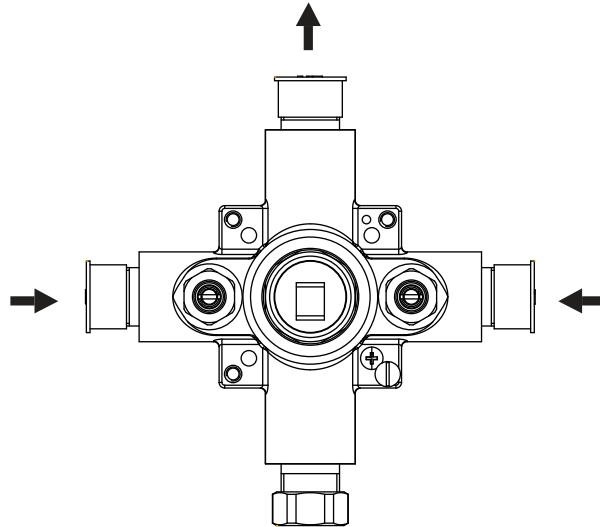

196.2200 | 1-way Shower Trim Set With Pressure Balance Valve

SPECIFICATIONS:

- Solid Brass Trim & Handle set
- Includes Pressure balance valve (PBV1005AS**) w/ service stops
- Lift Handle to control volume. Turn left for hot, right for cold.
- Pressure Balance Valve Flow Rate - 5.5 GPM @ 60 PSI
- Extension Available - PBV.E185**

ZeroDrip Technology

Technical Diagram

See Spec Sheet For
PBV1005AS For Detailed
Information On Valve.

PBV1005AS | Single Control Pressure Balance Valve Page 1 of 2

SPECIFICATIONS:

- Lift Handle to control volume. Turn left for hot, right for cold.
- Pressure Balance Valve Flow Rate - 5.5 GPM @ 60 PSI

Legislation Compliance

ZeroDrip Technology

Technical Diagram

PBV1005AS | Single Control Pressure Balance Valve Page 2 of 2

Water Flow Diagram

Extension Kits

- a Temperature Handle Extension - PBV.E185CP - Chrome
PBV.E185BN - Brushed Nickel