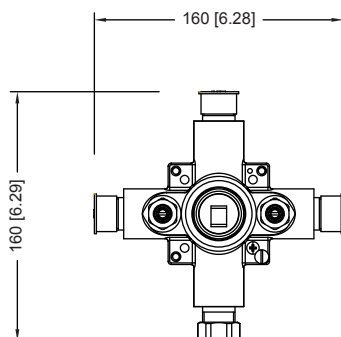

196.2200 | 1-way Shower Trim Set With Pressure Balance Valve

SPECIFICATIONS:

- Solid Brass Trim & Handle set
- Includes Pressure balance valve (PBV1005AS**) w/ service stops
- Lift Handle to control volume. Turn left for hot, right for cold.
- Pressure Balance Valve Flow Rate - 5.5 GPM @ 60 PSI
- Extension Available - PBV.E185**

ZeroDrip Technology

Technical Diagram

See Spec Sheet For
PBV1005AS For Detailed
Information On Valve.

PBV1005AS | Single Control Pressure Balance Valve Page 1 of 2

SPECIFICATIONS:

- Lift Handle to control volume. Turn left for hot, right for cold.
- Pressure Balance Valve Flow Rate - 5.5 GPM @ 60 PSI

Legislation Compliance

ZeroDrip Technology

Technical Diagram

PBV1005AS | Single Control Pressure Balance Valve Page 2 of 2

Water Flow Diagram

Extension Kits

- a Temperature Handle Extension - PBV.E185CP - Chrome
PBV.E185BN - Brushed Nickel