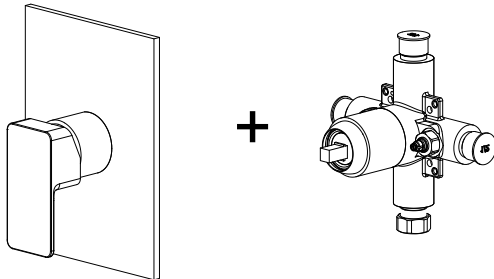

196.2200 | 1-way Shower Trim Set With Pressure Balance Valve

SPECIFICATIONS:

- Solid Brass Trim & Handle set
- Includes Pressure balance valve (PBV1005AS**) w/ service stops
- Lift Handle to control volume. Turn left for hot, right for cold.
- Pressure Balance Valve Flow Rate - 5.5 GPM @ 60 PSI
- Extension Available - PBV.E185**

FAST SHIP FINISHES :

- Chrome - 196.2200CP / Brushed Nickel - 196.2200BN

STANDARDS:

- ASME A112.18.1 / CSA B125.1

Trim
[196.2200T**]

Valve
[PBV1005AS**]

** Denotes Finish (CP Or BN)

Legislation Compliance

ZeroDrip Technology

Technical Diagram

See Spec Sheet For
PBV1005AS For Detailed
Information On Valve.

PBV1005AS | Single Control Pressure Balance Valve Page 1 of 2

SPECIFICATIONS:

- Lift Handle to control volume. Turn left for hot, right for cold.
- Pressure Balance Valve Flow Rate - 5.5 GPM @ 60 PSI