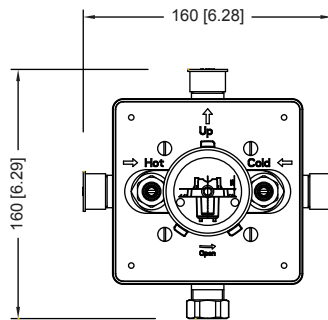

196.2200 | 1-way Shower Trim Set With Pressure Balance Valve

SPECIFICATIONS:

- Solid Brass Trim & Handle set
- Includes Pressure balance valve (PBV1005AS**) w/ service stops
- Lift Handle to control volume. Turn left for hot, right for cold.
- Pressure Balance Valve Flow Rate - 5.5 GPM @ 60 PSI
- Extension Available - PBV.E185**

ZeroDrip Technology

Technical Diagram

See Spec Sheet For
PBV1005AS For Detailed
Information On Valve.

PBV1005AS | Single Control Pressure Balance Valve Page 1 of 2

SPECIFICATIONS:

- Lift Handle to control volume. Turn left for hot, right for cold.
- Pressure Balance Valve Flow Rate - 5.5 GPM @ 60 PSI

Legislation Compliance

ZeroDrip Technology

Technical Diagram

PBV1005AS | Single Control Pressure Balance Valve Page 2 of 2

Water Flow Diagram

Extension Kits

- a Temperature Handle Extension - PBV.E185CP - Chrome
PBV.E185BN - Brushed Nickel