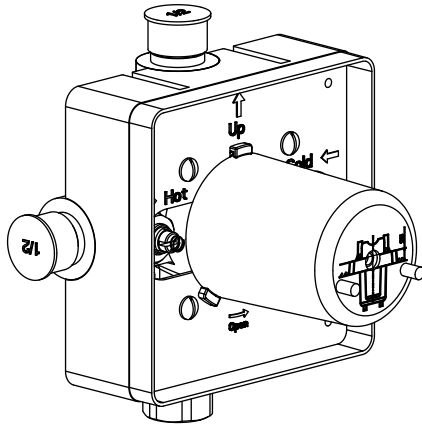

196.2200 | 1-way Shower Trim Set With Pressure Balance Valve

SPECIFICATIONS:

- Solid Brass Trim & Handle set
- Includes Pressure balance valve (PBV1005AS**) w/ service stops
- Lift Handle to control volume. Turn left for hot, right for cold.
- Pressure Balance Valve Flow Rate - 5.5 GPM @ 60 PSI
- Extension Available - PBV.E185**

ZeroDrip Technology

Technical Diagram

See Spec Sheet For
PBV1005AS For Detailed
Information On Valve.

PBV1005AS | Single Control Pressure Balance Valve Page 1 of 2

SPECIFICATIONS:

- Lift Handle to control volume. Turn left for hot, right for cold.
- Pressure Balance Valve Flow Rate - 5.5 GPM @ 60 PSI

Legislation Compliance

ZeroDrip Technology

Technical Diagram

PBV1005AS | Single Control Pressure Balance Valve Page 2 of 2

Water Flow Diagram

Extension Kits

- a Temperature Handle Extension - PBV.E185CP - Chrome
PBV.E185BN - Brushed Nickel