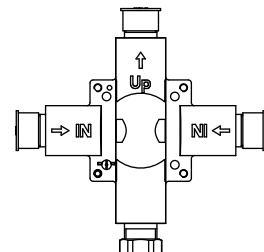

196.2200 | 1-way Shower Trim Set With Pressure Balance Valve

SPECIFICATIONS:

- Solid Brass Trim & Handle set
- Includes Pressure balance valve (PBV1005AS**) w/ service stops
- Lift Handle to control volume. Turn left for hot, right for cold.
- Pressure Balance Valve Flow Rate - 5.5 GPM @ 60 PSI
- Extension Available - PBV.E185**

ZeroDrip Technology

Technical Diagram

See Spec Sheet For
PBV1005AS For Detailed
Information On Valve.

PBV1005AS | Single Control Pressure Balance Valve Page 1 of 2

SPECIFICATIONS:

- Lift Handle to control volume. Turn left for hot, right for cold.
- Pressure Balance Valve Flow Rate - 5.5 GPM @ 60 PSI

Legislation Compliance

ZeroDrip Technology

Technical Diagram

PBV1005AS | Single Control Pressure Balance Valve Page 2 of 2

Water Flow Diagram

Extension Kits

- a Temperature Handle Extension - PBV.E185CP - Chrome
PBV.E185BN - Brushed Nickel