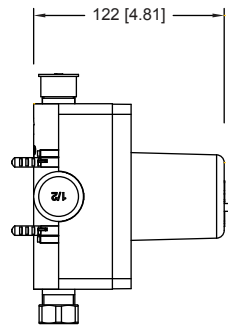

196.2200 | 1-way Shower Trim Set With Pressure Balance Valve

SPECIFICATIONS:

- Solid Brass Trim & Handle set
- Includes Pressure balance valve (PBV1005AS**) w/ service stops
- Lift Handle to control volume. Turn left for hot, right for cold.
- Pressure Balance Valve Flow Rate - 5.5 GPM @ 60 PSI
- Extension Available - PBV.E185**

ZeroDrip Technology

Technical Diagram

See Spec Sheet For
PBV1005AS For Detailed
Information On Valve.

PBV1005AS | Single Control Pressure Balance Valve Page 1 of 2

SPECIFICATIONS:

- Lift Handle to control volume. Turn left for hot, right for cold.
- Pressure Balance Valve Flow Rate - 5.5 GPM @ 60 PSI

Legislation Compliance

ZeroDrip Technology

Technical Diagram

PBV1005AS | Single Control Pressure Balance Valve Page 2 of 2

Water Flow Diagram

Extension Kits

- a Temperature Handle Extension - PBV.E185CP - Chrome
PBV.E185BN - Brushed Nickel