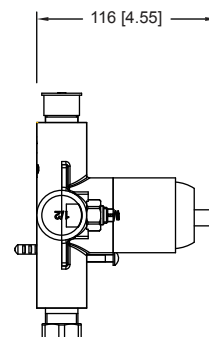

196.2200 | 1-way Shower Trim Set With Pressure Balance Valve

SPECIFICATIONS:

- Solid Brass Trim & Handle set
- Includes Pressure balance valve (PBV1005AS**) w/ service stops
- Lift Handle to control volume. Turn left for hot, right for cold.
- Pressure Balance Valve Flow Rate - 5.5 GPM @ 60 PSI
- Extension Available - PBV.E185**

ZeroDrip Technology

Technical Diagram

See Spec Sheet For
PBV1005AS For Detailed
Information On Valve.

PBV1005AS | Single Control Pressure Balance Valve Page 1 of 2

SPECIFICATIONS:

- Lift Handle to control volume. Turn left for hot, right for cold.
- Pressure Balance Valve Flow Rate - 5.5 GPM @ 60 PSI

Legislation Compliance

ZeroDrip Technology

Technical Diagram

PBV1005AS | Single Control Pressure Balance Valve Page 2 of 2

Water Flow Diagram

Extension Kits

- a Temperature Handle Extension - PBV.E185CP - Chrome
PBV.E185BN - Brushed Nickel