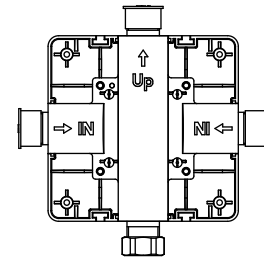

196.2200 | 1-way Shower Trim Set With Pressure Balance Valve

SPECIFICATIONS:

- Solid Brass Trim & Handle set
- Includes Pressure balance valve (PBV1005AS**) w/ service stops
- Lift Handle to control volume. Turn left for hot, right for cold.
- Pressure Balance Valve Flow Rate - 5.5 GPM @ 60 PSI
- Extension Available - PBV.E185**

Legislation Compliance

ZeroDrip Technology

Technical Diagram

PBV1005AS | Single Control Pressure Balance Valve Page 2 of 2

Water Flow Diagram

Extension Kits

- a Temperature Handle Extension - PBV.E185CP - Chrome
PBV.E185BN - Brushed Nickel